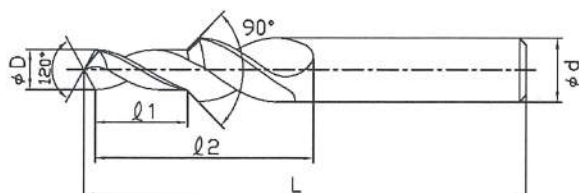

KDD-2

超硬段付ドリル90° 面取刃付

Tungsten Carbide 2 Flutes Step Drill

■先端径、太径ともネジレ角30°

Twist Angle 30° at both Small Flute Diameter and Large Flute Diameter

■先端径φ0.5～φ6まで0.05とびにラインナップ

Line-upped φ0.5～φ6 at pitch 0.05

超微粒子合金 Micro Grain Tungsten Carbide

刃径の許容差 Flute Diameter Tolerance
D 0～-0.01

柄径の許容差 Shank Diameter Tolerance
d=3 0～-0.006
3<d≤6 0～-0.008
d=8 0～-0.009

ネジレ角30° 先端径、太径とも
Twist Angle 30°
Both Small Flute Diameter and Large Flute Diameter

先端角度120° Chamfer Angle Single 120°

面取角度公差±30' Chamfer Angle Tolerance ±30'

単位[寸法: mm/価格: 円]
Unit[size: mm/Retail Price: JPY]

品番 Code No.	刃径 D Flute Diameter	刃長 l1 Flute Length	溝長 l2 Groove Length	全長 L Total Length	柄径 d Shank Diameter	適用ネジ Applicable Thread	標準価格 Retail Price
KDD-205002	0.5	2	8	50	3	—	7,900
KDD-205005	0.5	5	12	50	3	—	9,000
KDD-205502	0.55	2	8	50	3	—	7,900
KDD-205505	0.55	5	12	50	3	—	9,000
KDD-206002	0.6	2	8	50	3	—	7,900
KDD-206005	0.6	5	12	50	3	—	9,000
KDD-206502	0.65	2	8	50	3	—	7,900
KDD-206505	0.65	5	12	50	3	—	9,000
KDD-207002	0.7	2	8	50	3	—	7,900
KDD-207005	0.7	5	12	50	3	—	9,000
KDD-207503	0.75	3	10	50	3	M1×0.25	7,900
KDD-207506	0.75	6	15	50	3	M1×0.25	9,000
KDD-208003	0.8	3	10	50	3	M1×0.2	7,500
KDD-208006	0.8	6	15	50	3	M1×0.2	8,500
KDD-208503	0.85	3	10	50	3	M1.1×0.25	7,500
KDD-208506	0.85	6	15	50	3	M1.1×0.25	8,500
KDD-209003	0.9	3	10	50	3	M1.1×0.2	7,500
KDD-209006	0.9	6	15	50	3	M1.1×0.2	8,500
KDD-209503	0.95	3	10	50	3	M1.2×0.25	7,500
KDD-209506	0.95	6	15	50	3	M1.2×0.25	8,500
KDD-210003	1	3	10	50	3	M1.2×0.2	7,200
KDD-210006	1	6	15	50	3	M1.2×0.2	7,900